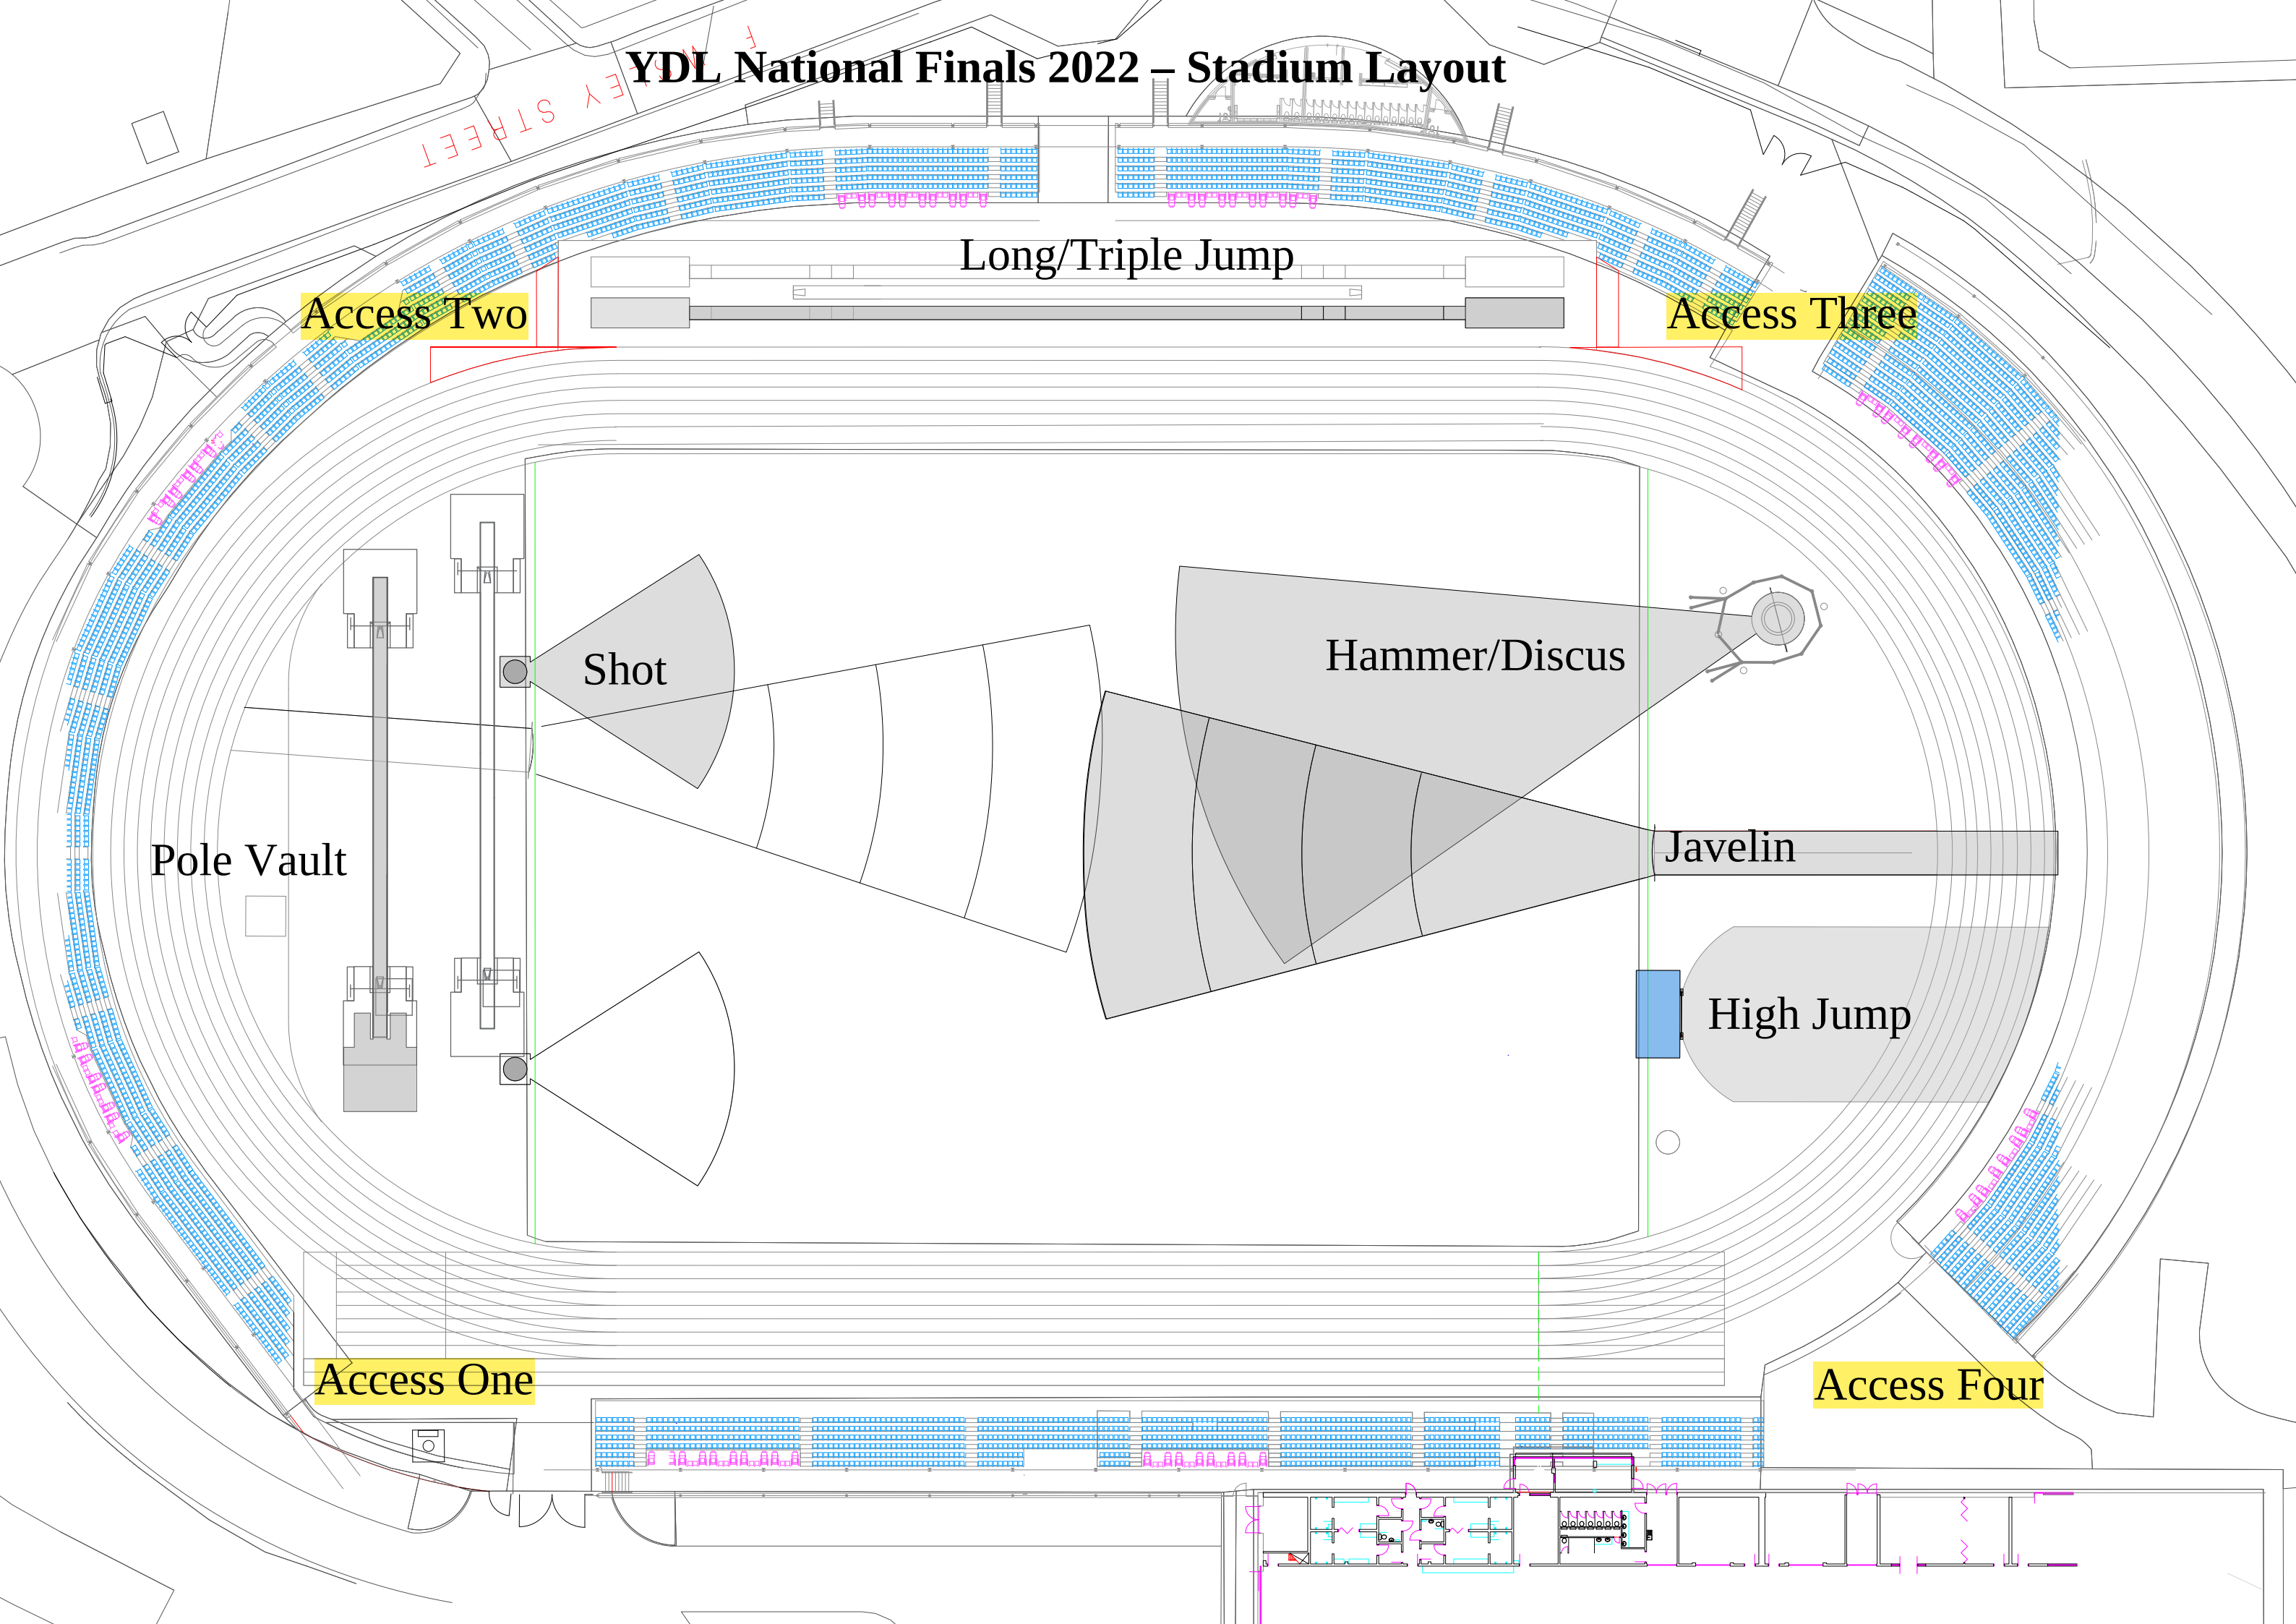

YDL National Finals 2022 – Stadium Layout

KEY STREET

Long/Triple Jump

Access Two

Access Three

Shot

Hammer/Discus

Pole Vault

Javelin

High Jump

Access One

Access Four